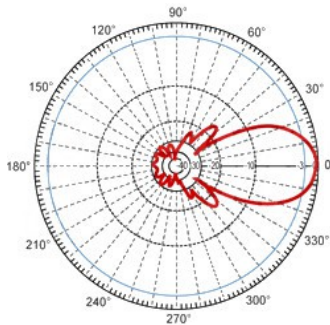

Specification

Model: ABAN-2028-SE-RHC

Frequency Range: 2000-2800MHz
Pattern: Broad Coverage High Gain Directional Antenna
Horizontal Beamwidth: 100° nominal
Azimuth Beamwidth: +/- 15° nominal
Gain: 13dB nominal
VSWR: < 1.4:1 across the band
RF Power Handling: 30W
Polarization: RHC (LHC Available)
Mechanical Form: Round Tube With Mounting Handle
Size: 445x80mm plus Mount
RF Connector: N Type Female
Mounting: 50mm Scaffolding Pole or 4x M8 Holes in base
Colour: White, Black, other colours on request

Options:
RF Connector: N Type Male

Elevation

04/06/2014