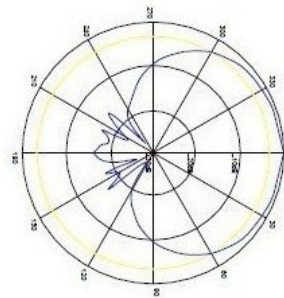

Horizontal

04/06/2014