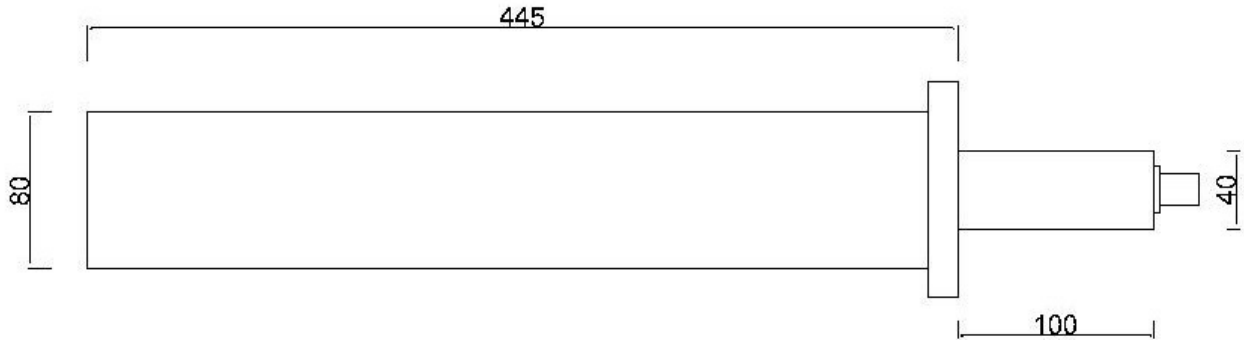

## Specification

**Model:** ABAN-2028-SE-RHC

**Frequency Range:** 2000-2800MHz  
**Pattern:** Broad Coverage High Gain Directional Antenna  
**Horizontal Beamwidth:** 100° nominal  
**Azimuth Beamwidth:** +/- 15° nominal  
**Gain:** 13dB nominal  
**VSWR:** < 1.4:1 across the band  
**RF Power Handling:** 30W  
**Polarization:** RHC (LHC Available)  
**Mechanical Form:** Round Tube With Mounting Handle  
**Size:** 445x80mm plus Mount  
**RF Connector:** N Type Female  
**Mounting:** 50mm Scaffolding Pole or 4x M8 Holes in base  
**Colour:** White, Black, other colours on request

**Options:**  
**RF Connector:** N Type Male

Elevation

Horizontal

04/06/2014