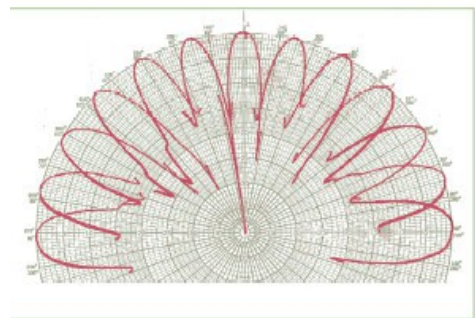

Specification

Model:	ABAN-WIFI-DOME
Frequency Range:	2400-2500MHz
Pattern:	Hemi Spherical Antenna
Polarisation:	Right Hand Circular RHC (LHC available)
Horizontal Beamwidth:	360° nominal
Elevation Beamwidth:	180° nominal
Gain:	3dB nominal
VSWR:	< 1.4:1 across the band nominal
RF Power Handling:	25W
Mechanical Form:	Dome with connector underneath
Size:	130x50 mm plus connector
Mass:	95g
RF Connector:	SMA Female Straight
Colour:	Black or White Standard. Other colours by request
Options:	
RF Connector:	SMA Male, SMA Right Angle

Horizontal

Elevation