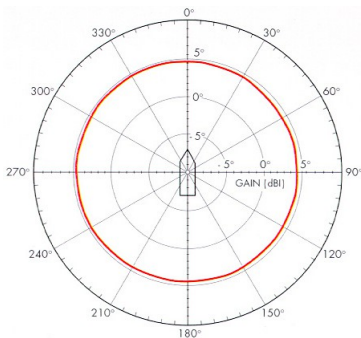

Specification

Model:	ABAN-WIFI-DOME
Frequency Range:	2400-2500MHz
Pattern:	Hemi Spherical Antenna
Polarisation:	Right Hand Circular RHC (LHC available)
Horizontal Beamwidth:	360° nominal
Elevation Beamwidth:	180° nominal
Gain:	3dB nominal
VSWR:	< 1.4:1 across the band nominal
RF Power Handling:	25W
Mechanical Form:	Dome with connector underneath
Size:	130x50 mm plus connector
Mass:	95g
RF Connector:	SMA Female Straight
Colour:	Black or White Standard. Other colours by request
Options:	
RF Connector:	SMA Male, SMA Right Angle

Horizontal

Elevation